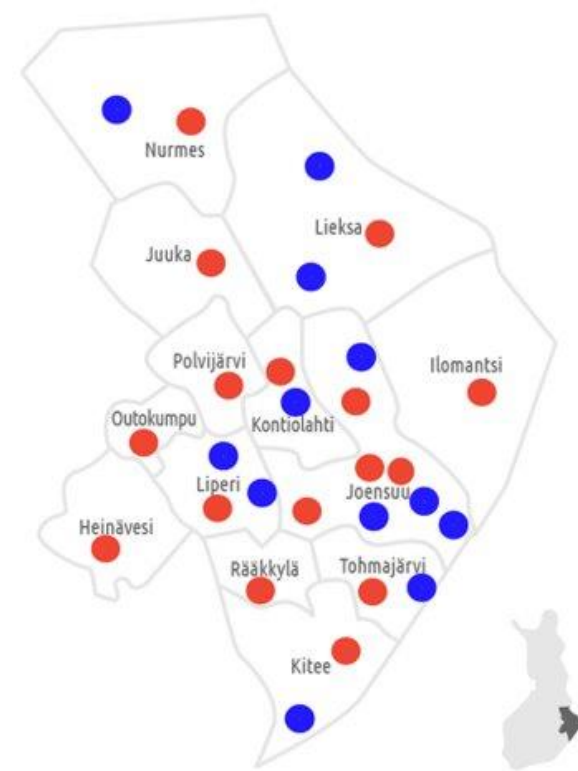

Sium
SOTE
POHJOIS-KARJALAN
HYVINVOINTIALUE

Edera platform testing in North Karelia

- heavy rain 14.5.2021
- storm 20.9.2023
- storm 29.6.2024
- storm 31.8.2024

North Karelia Rescue Department NKRD

- Regional rescue department in eastern Finland.
- Area 21600 km², 163000 inh.
- First responder to all type disasters or accidents, typically structural fires, forest fires, traffic accidents, water operations, storms, chemical accidents, oil spills
- First response in medical tasks, medical emergency.
- 4000 rescue operations, 35000 paramedic missions
- 31 rescue stations overall in North Karelia region, 15 of them with ambulances 24/7.
- 300 professional firefighters/paramedics
- 400 part-time workers or volunteer firefighters.
- Heavy rescue team and member in FI GFFF-V module (EUCPP) for forest fires.

Edera platform testing

- Storm 20.9.2023
 - FMI early warning
 - Nearly 70 rescue tasks around the NK area
 - Damages to buildings, powerlines by fallen trees-> power cuts in wide areas
- Heavy rain 14.5.2021
 - No FMI early warning
 - Only few rescue tasks in minor area
 - Damages to buildings by water, roads by flooded water
- Storm 29.6.2024
 - FMI early warning
 - 51 rescue tasks around the NK area
 - Damages to buildings, powerlines by fallen trees-> power cuts, also forest fires
- Storm 31.8.2024
 - FMI early warning
 - 65 rescue tasks around the NK area
 - Damages to buildings, powerlines by fallen trees-> power cuts in wide areas

Suom
SOTE
POHJOIS-KARJALAN
HYVINVOINTIALUE

Edera platform map 20.9.2023

Statistics 14.5.2021

PRONTO Kartta Pelastustehtävät: Onnettomuustyyppi (ensisijainen)

MapXtreme © SDIC/Beloper Lääne © 2017 © Bowe Software Inc.