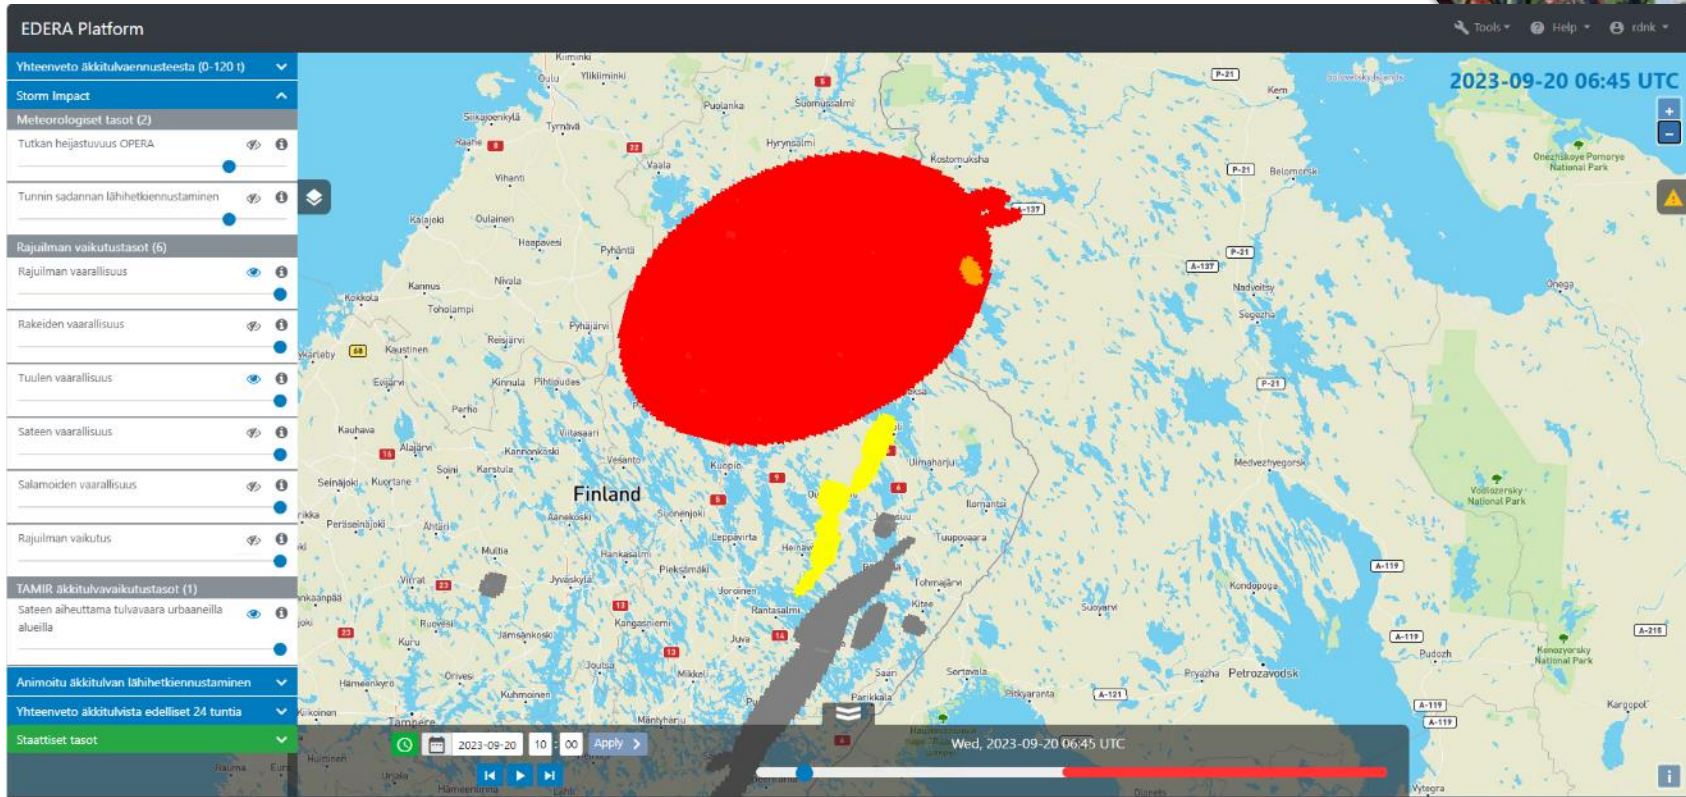

Edera platform map 20.9.2023